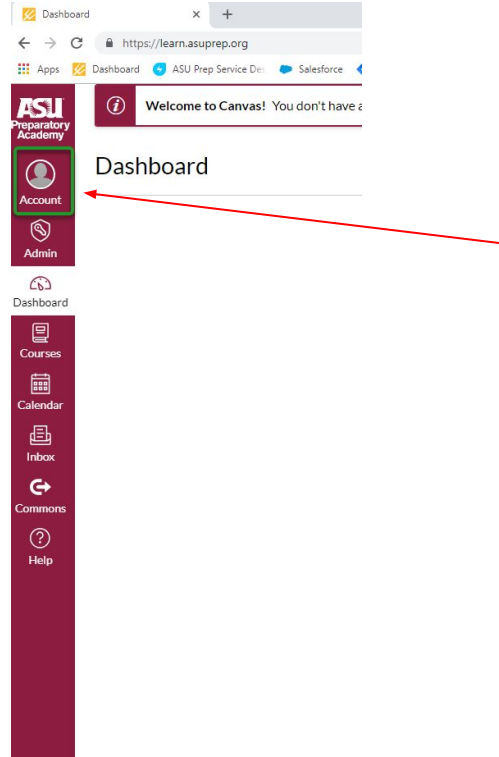

Arizona State University

Checking Student Logins When Sharing A Device

How to tell if you are still logged into your student account when using Google Chrome:

Look in the top right and there should be either an image or a generic user icon.

By hovering over it, it will show the google user currently logged in.

How to tell what student account is currently logged into Canvas:

To find out who is currently logged in for Canvas:

While logged in, select “Account” in the top left corner