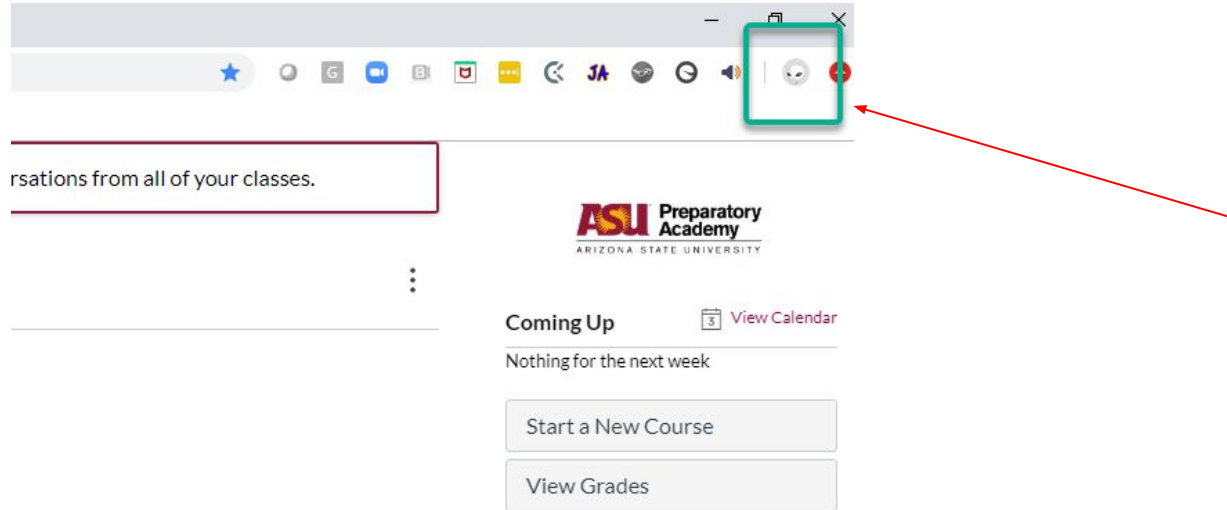

Arizona State University

Checking Student Logins When Sharing A Device

How to tell if you are still logged into your student account when using Google Chrome:

Look in the top right and there should be either an image or a generic user icon.

By hovering over it, it will show the google user currently logged in.

How to tell what student account is currently logged into Canvas:

To find out who is currently logged in for Canvas:

While logged in, select “Account” in the top left corner